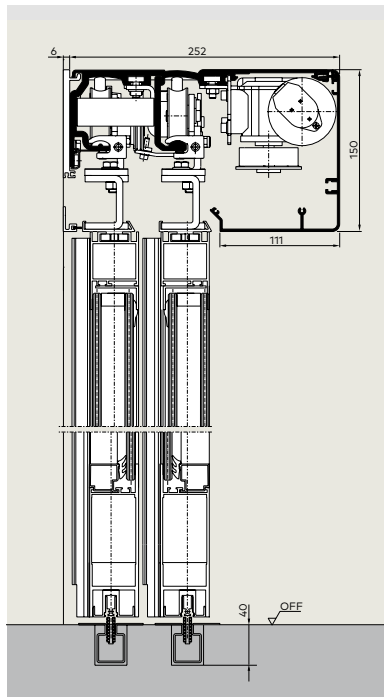

ES 200 T EASY, ES 200 T, ES 200 T-2D

The performance operators for generous passage widths

dormakaba PowerDrive System for particularly punchy performance

Door variants, 100 mm overall height

with fine frame profiles with side screen

with fine frame profiles without side screen

Door variants, 150 mm overall height

with fine frame profiles with side screen

with fine frame profiles without side screen