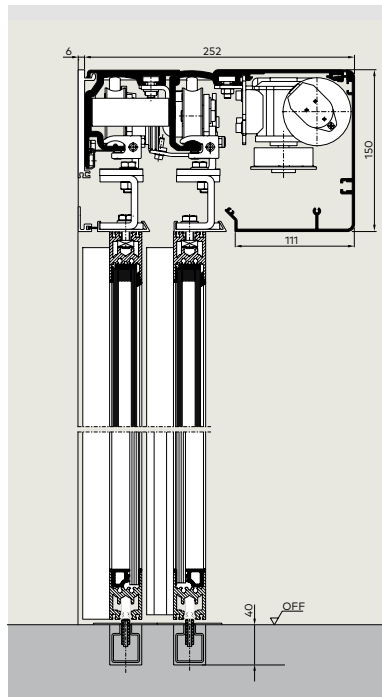

ES 200 T EASY, ES 200 T, ES 200 T-2D

The performance operators for generous passage widths

dormakaba PowerDrive System for particularly punchy performance

Door variants, 100 mm overall height

with fine frame profiles with side screen

with fine frame profiles without side screen

Door variants, 150 mm overall height

with fine frame profiles with side screen

with fine frame profiles without side screen