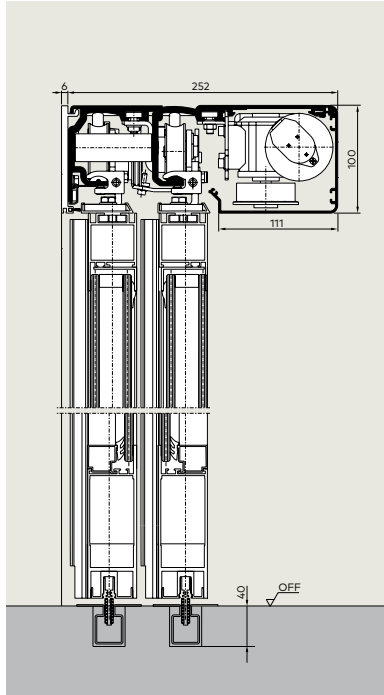

ES 200 T EASY, ES 200 T, ES 200 T-2D

The performance operators for generous passage widths

dormakaba PowerDrive System for particularly punchy performance

Door variants, 100 mm overall height

with fine frame profiles with side screen

with fine frame profiles without side screen

Door variants, 150 mm overall height

with fine frame profiles with side screen

with fine frame profiles without side screen