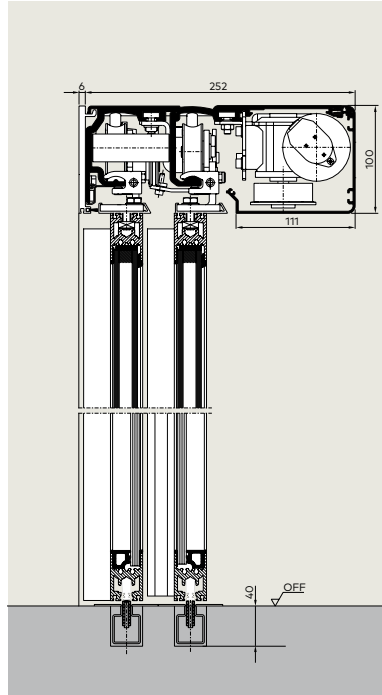

ES 200 T EASY, ES 200 T, ES 200 T-2D

The performance operators for generous passage widths

dormakaba PowerDrive System for particularly punchy performance

Door variants, 100 mm overall height

with fine frame profiles with side screen

with fine frame profiles without side screen

Door variants, 150 mm overall height

with fine frame profiles with side screen

with fine frame profiles without side screen